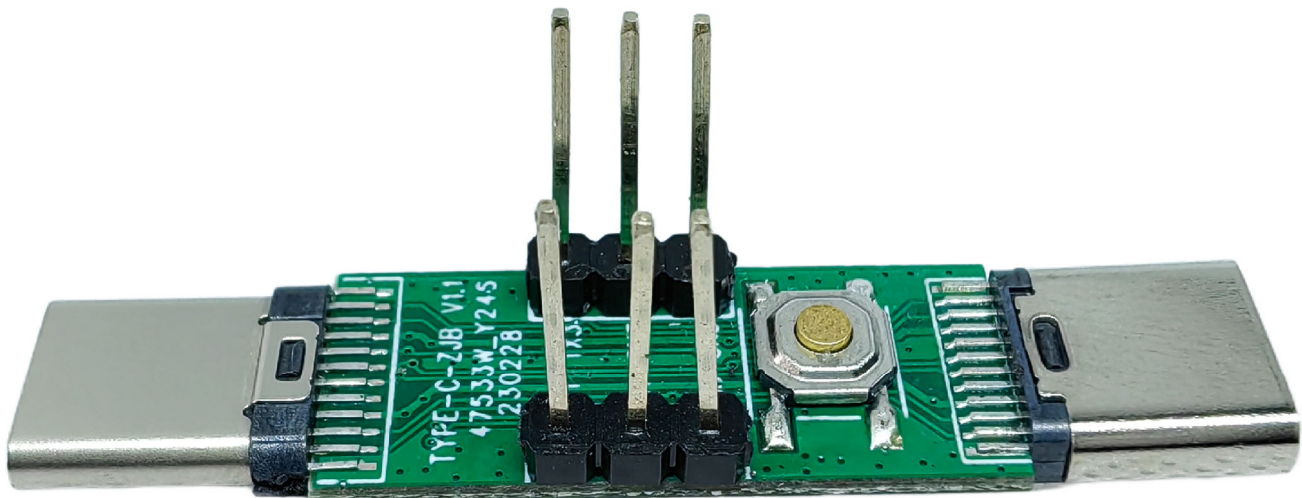

**KLT-TPCV V1.0**  
**Type-C Connector Converter for Master Board**

### Type-C Connector Converter for Master Board

## KLT-TPCV V1.0

Type-C Connector Converter for Master Board