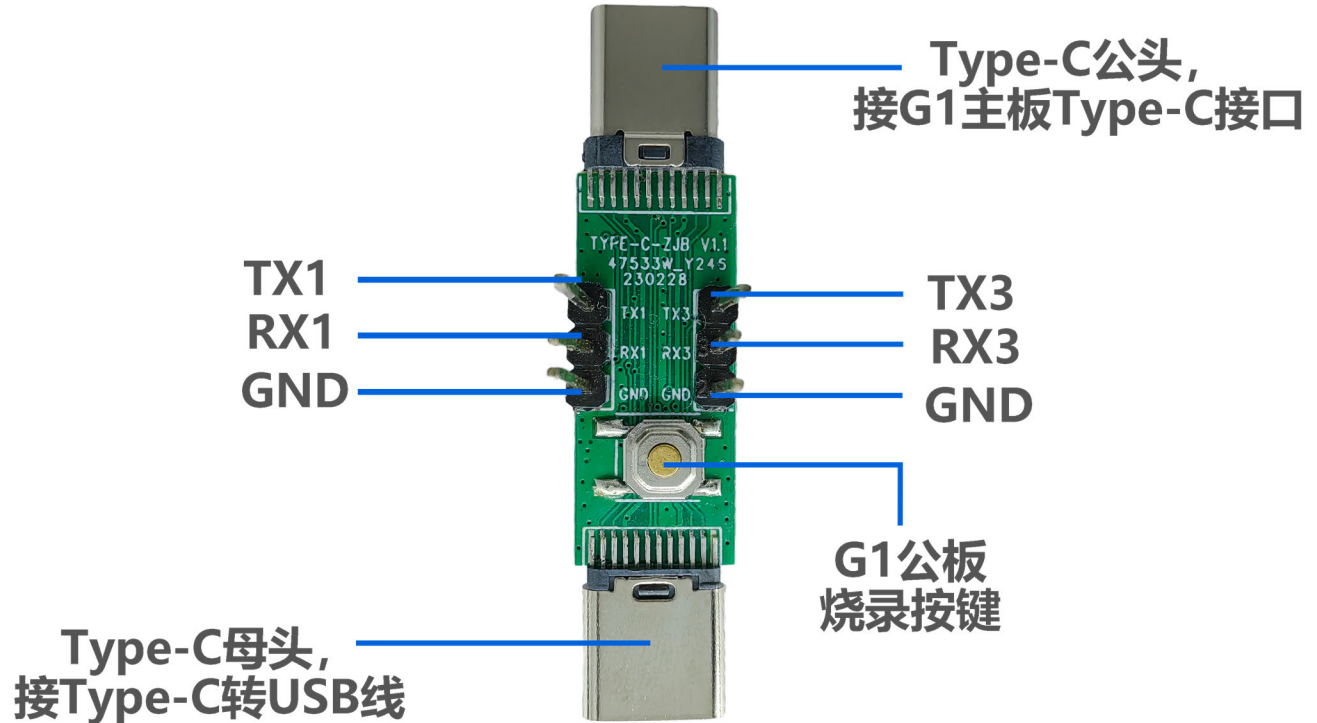

**KLT-TPCV V1.0**  
**Type-C Connector Converter for Master Board**

## KLT-TPCV V1.0

### Type-C Connector Converter for Master Board

## KLT-TPCV V1.0

Type-C Connector Converter for Master Board