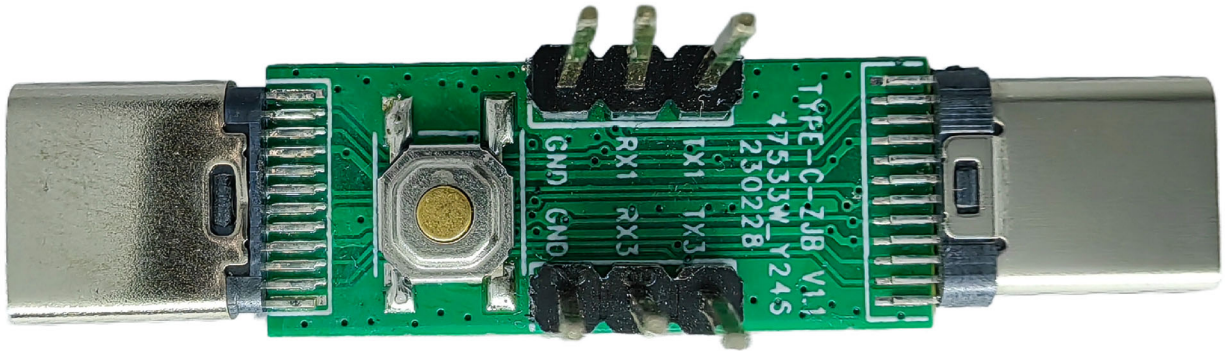

**KLT-TPCV V1.0**  
**Type-C Connector Converter for Master Board**

### Type-C Connector Converter for Master Board

## KLT-TPCV V1.0

Type-C Connector Converter for Master Board