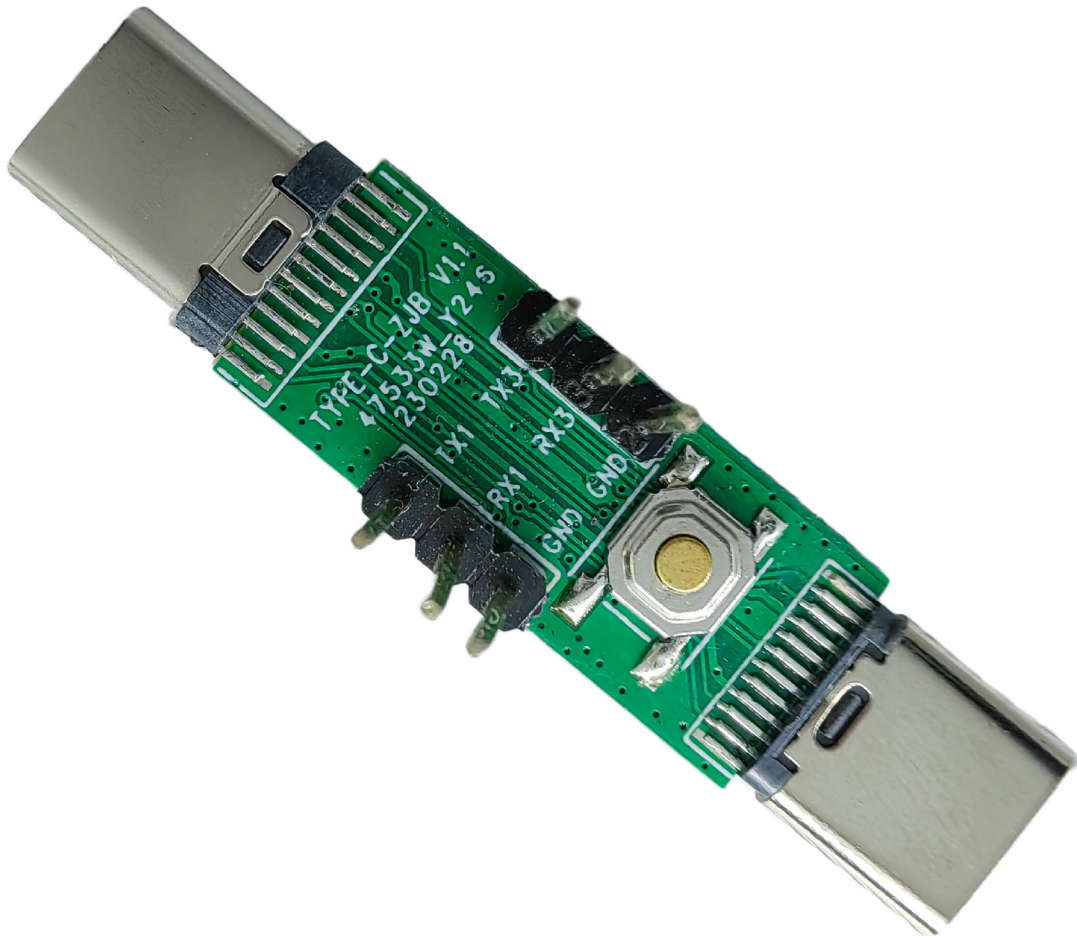

**KLT-TPCV V1.0**  
**Type-C Connector Converter for Master Board**

## KLT-TPCV V1.0

### Type-C Connector Converter for Master Board

## KLT-TPCV V1.0

Type-C Connector Converter for Master Board